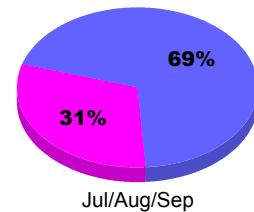

**Membership Results
2012-2013**

**Membership
2011-2012**

Month	Net Memb Goal	Actual New Memb	Actual Dropped Memb	Gain/Loss of Memb	Gain/Loss of Memb
Jul/Aug/Sep	3	39	-51	-12	13
Totals	3	39	-51	-12	13

Membership Results 2012-2013

Goal, New, Dropped, Gain/Loss

Comparison of Membership Gain/Loss

Current Year Compared to the Previous Year

Gender Comparison 2012-2013

Jul/Aug/Sep

Male Female